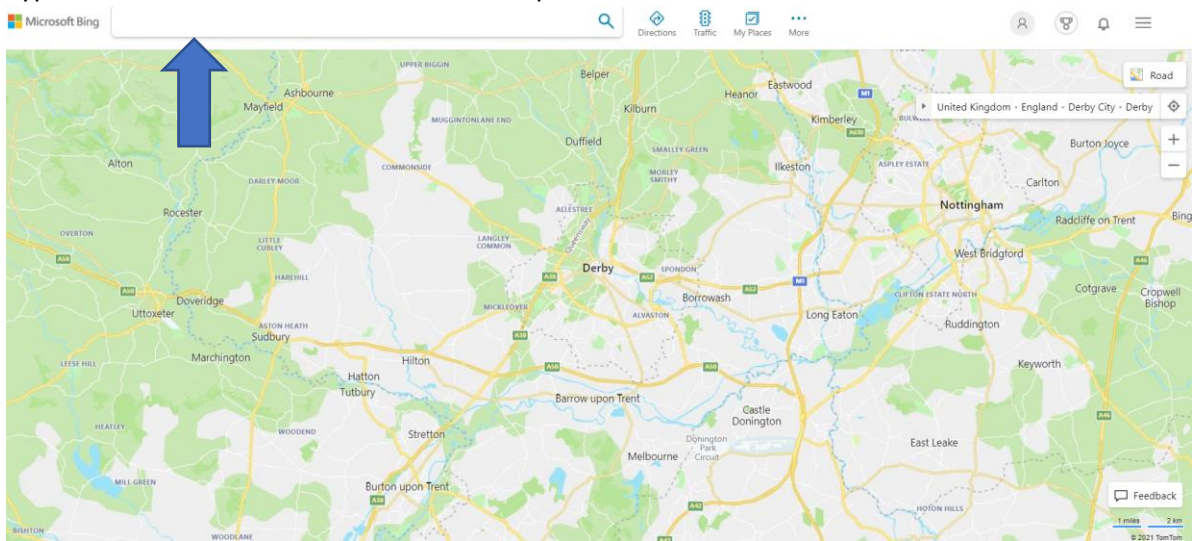

Scouts

1st Digital

Follow these instructions to open Bing Maps to be able to view the UK in Ordnance Survey Map and to start the route planning challenge.

1. Open your web browser on a laptop or computer, and type www.bing.com/maps
2. Type “Kinder Scout” into the search bar and press enter

3. Click on the word “road” in the top right corner

Scouts

1st Digital

4. Select Ordnance Survey

5. Use the + and – buttons in order to zoom in until you get a 1:25000 OS Map.