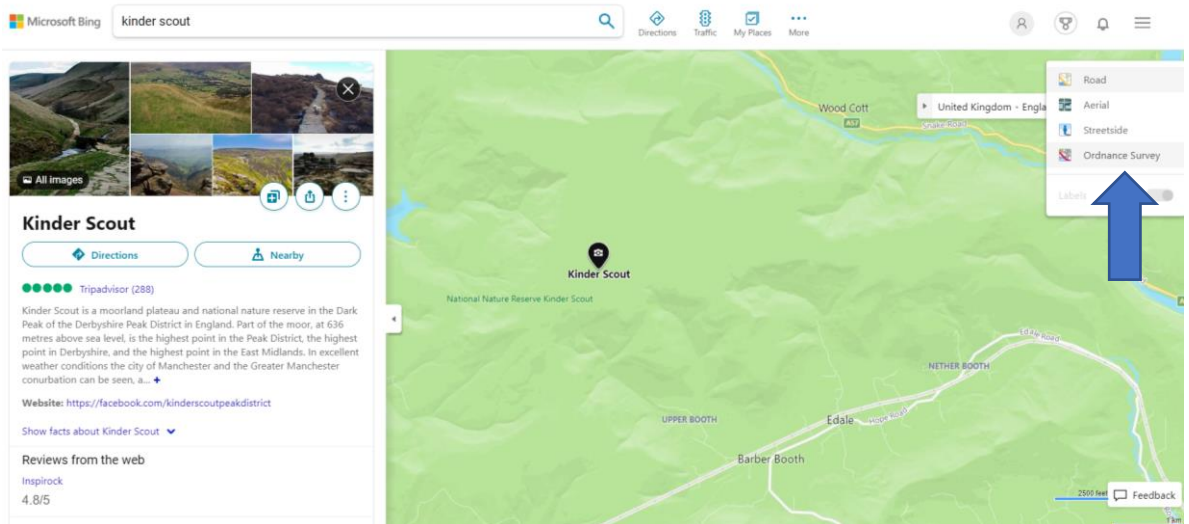

Scouts

1st Digital

Follow these instructions to open Bing Maps to be able to view the UK in Ordnance Survey Map and to start the route planning challenge.

1. Open your web browser on a laptop or computer, and type www.bing.com/maps
2. Type “Kinder Scout” into the search bar and press enter

3. Click on the word “road” in the top right corner

Scouts

1st Digital

4. Select Ordnance Survey

5. Use the + and – buttons in order to zoom in until you get a 1:25000 OS Map.