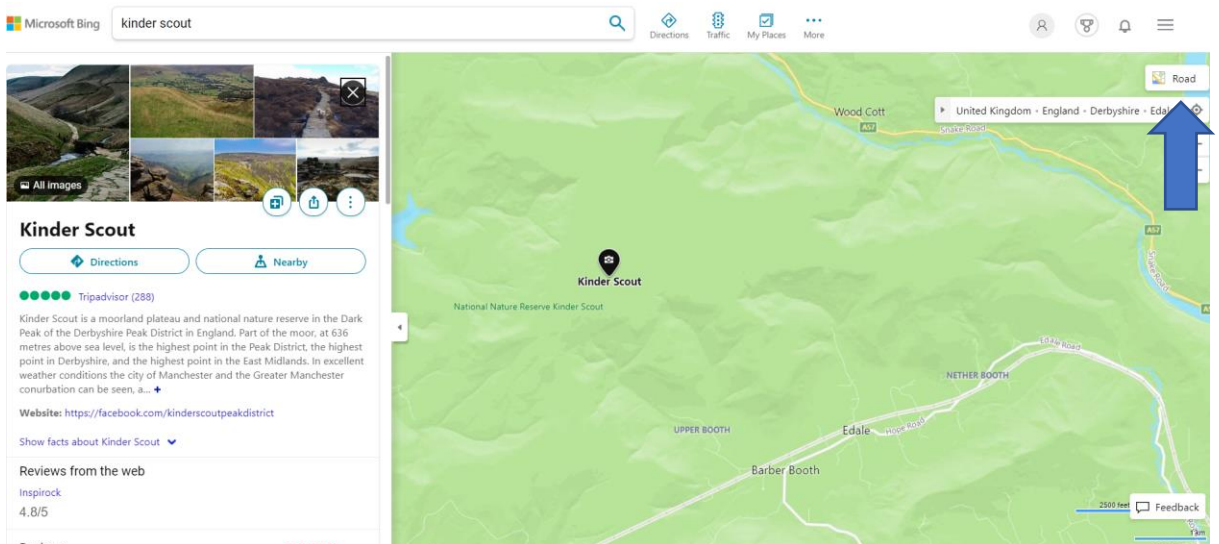

Scouts

1st Digital

Follow these instructions to open Bing Maps to be able to view the UK in Ordnance Survey Map and to start the route planning challenge.

1. Open your web browser on a laptop or computer, and type www.bing.com/maps
2. Type “Kinder Scout” into the search bar and press enter

3. Click on the word “road” in the top right corner

Scouts

1st Digital

4. Select Ordnance Survey

5. Use the + and – buttons in order to zoom in until you get a 1:25000 OS Map.