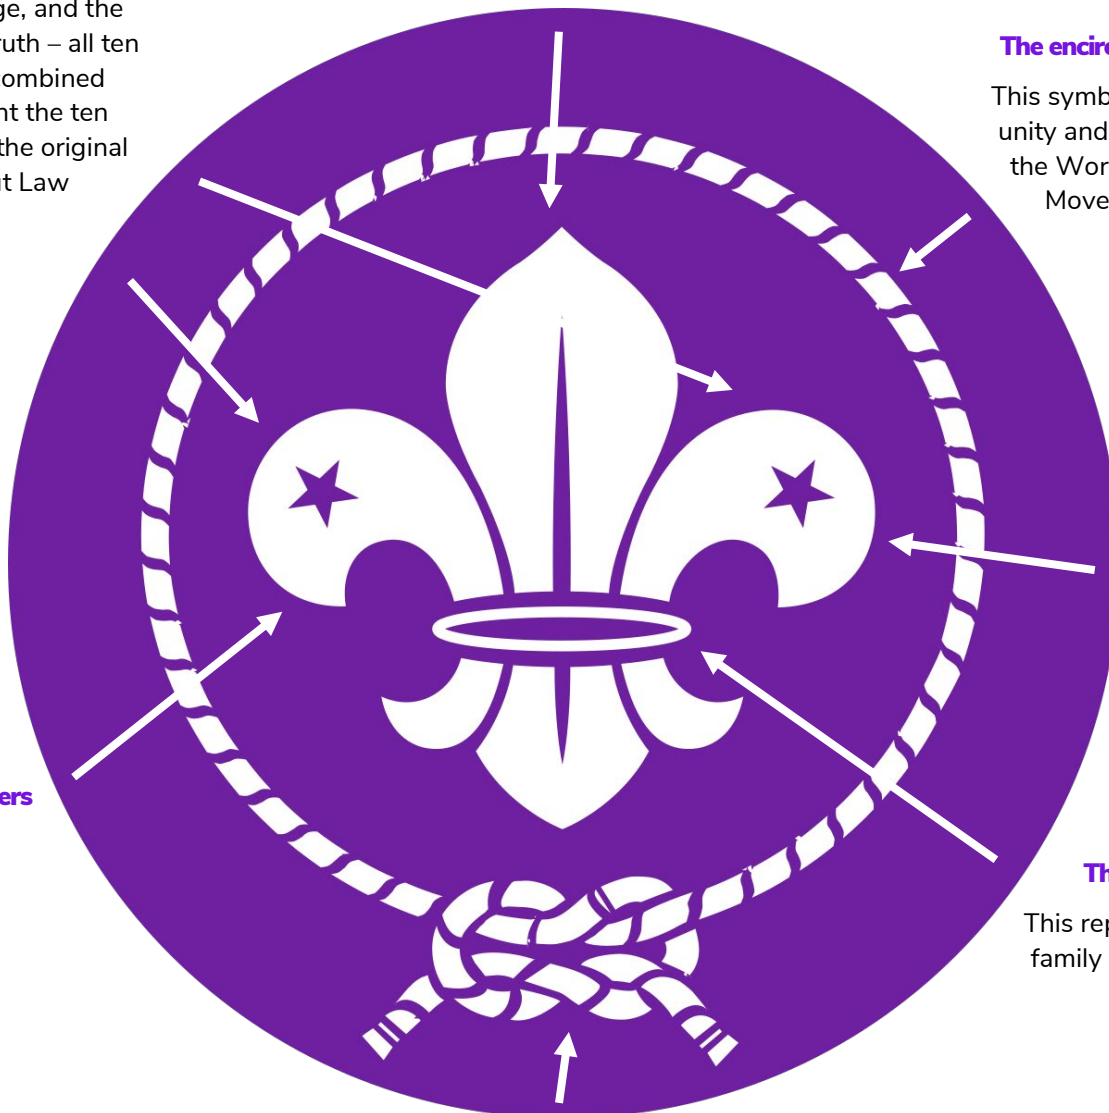

The Scout emblem

Discover the meaning behind the World Membership Award.

Duty to our world, Dharma, Allah or God

This depends on the Promise you have chosen to make

The two five-point stars

One stands for knowledge, and the other for truth – all ten points combined represent the ten points of the original Scout Law

The encircling rope

This symbolises the unity and family of the World Scout Movement

Obedience to the Scout Law

The bond

This represents the family of Scouting

The reef knot

This symbolises the strength and unity of Scouts across the world