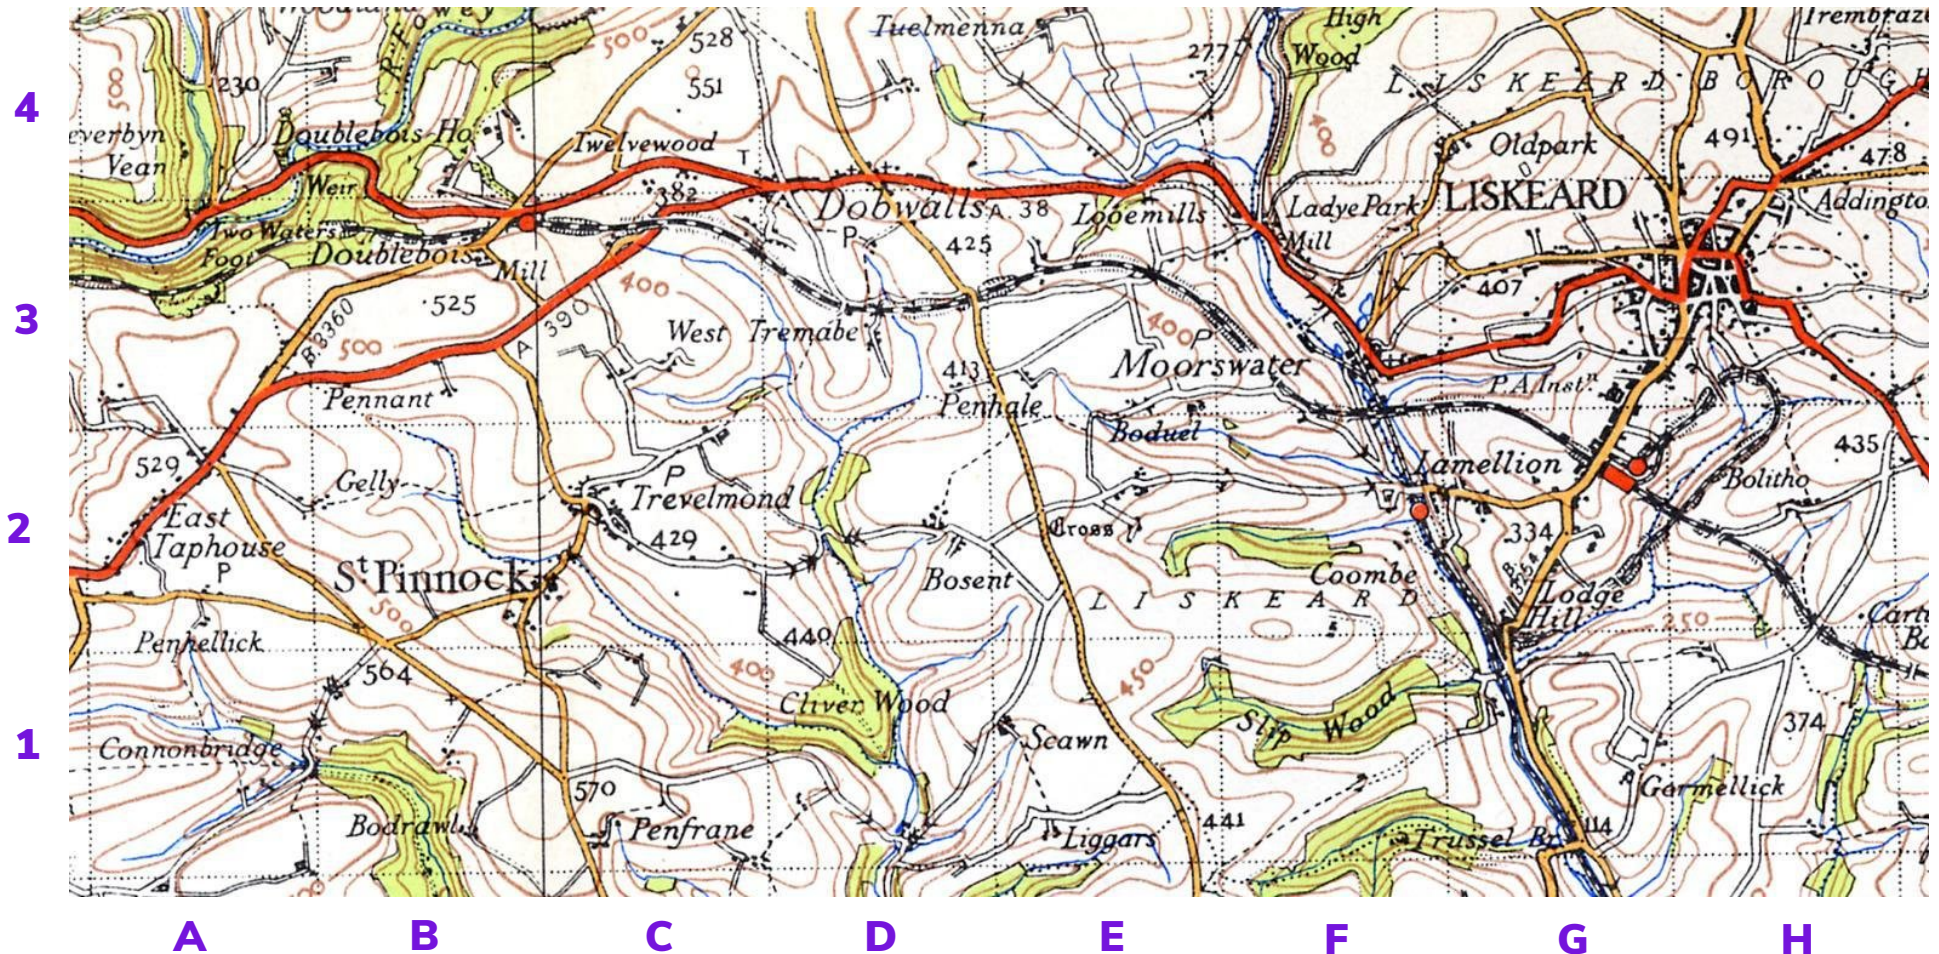

# Map and features

Use this map and features descriptions to play a game of 'Mappleships'.

## Map features

Symbol	Description	Size
	Place of worship	One square
	Wind turbine	One square
	Castle or fort	One square
	Preserved railway	Two squares
	Nature reserve	Three squares
	Golf course or links	Two squares
	Camp site	One square
	Water	Two squares for a lake